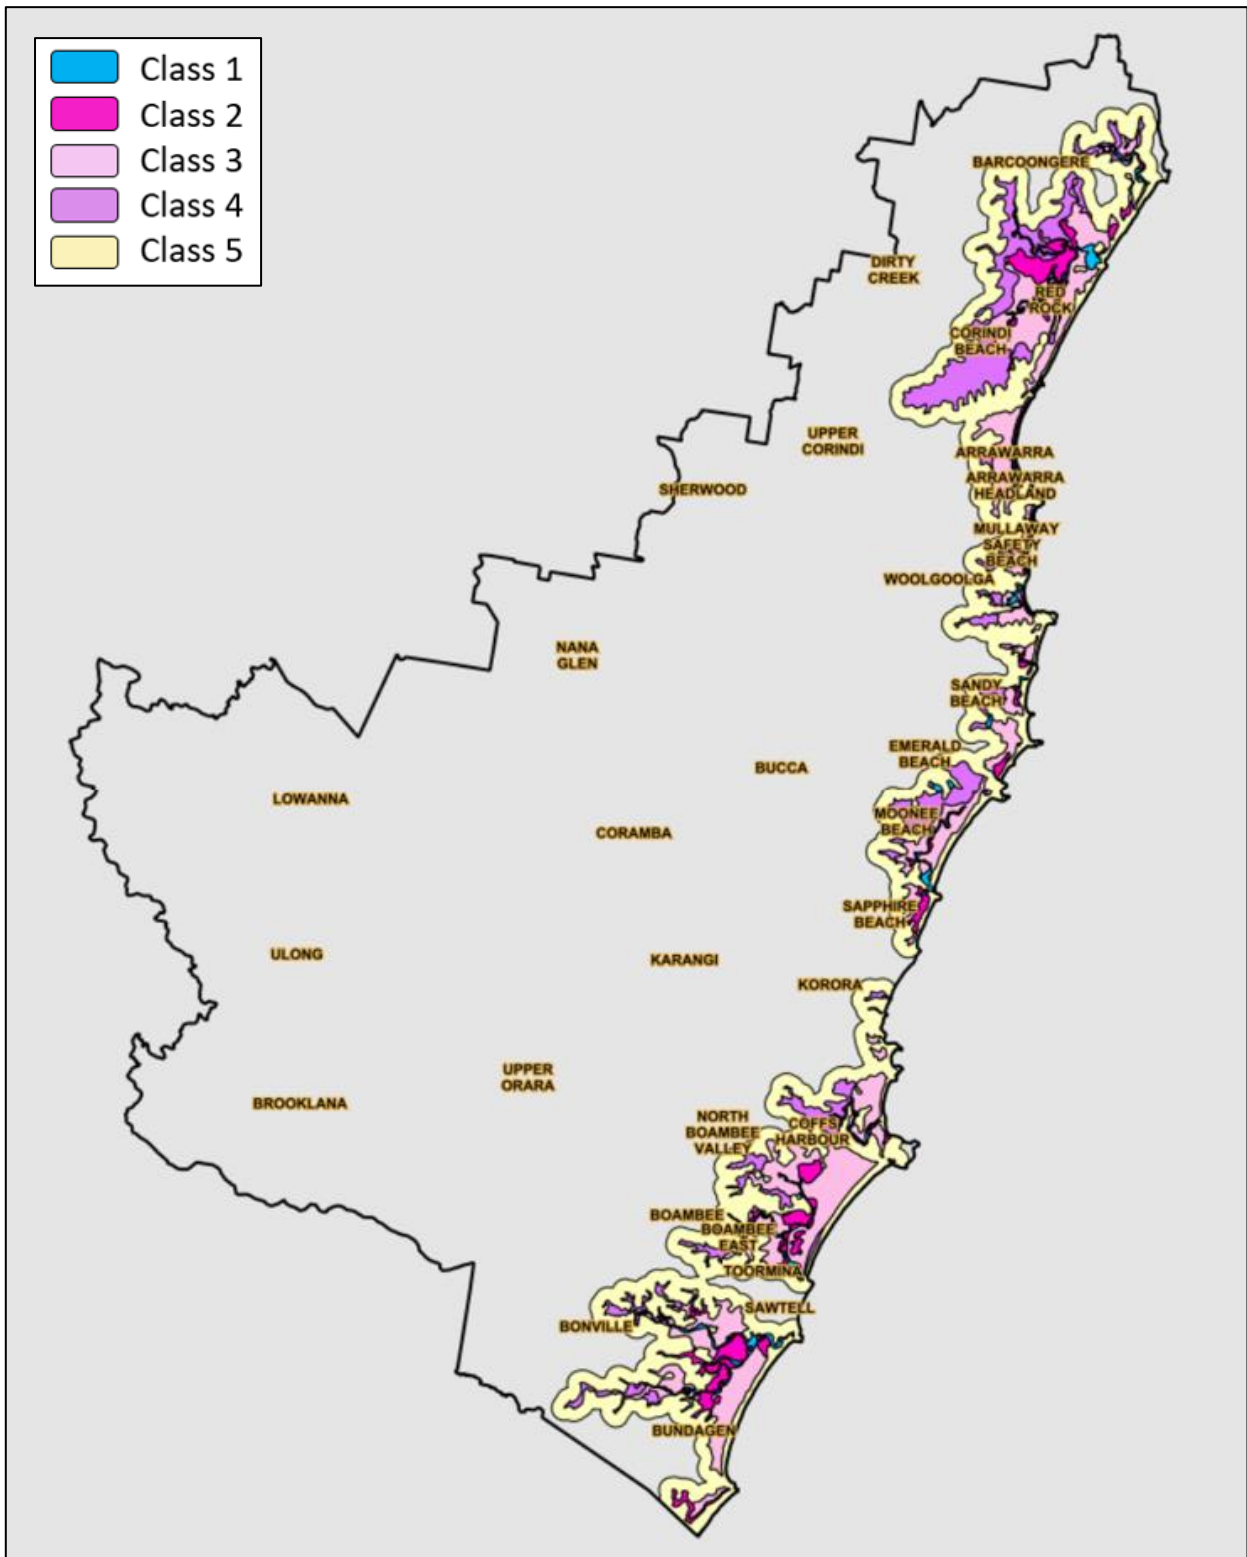

Acid Sulfate Soils Map

DISCLAIMER

Although all care is taken in the preparation of this plan, Coffs Harbour City Council accepts no responsibility for any misprints, errors, omissions or inaccuracies. The information contained within this plan is for pictorial representation only. Do not scale. Accurate measurements should be undertaken by survey.

Map Produced March 2022