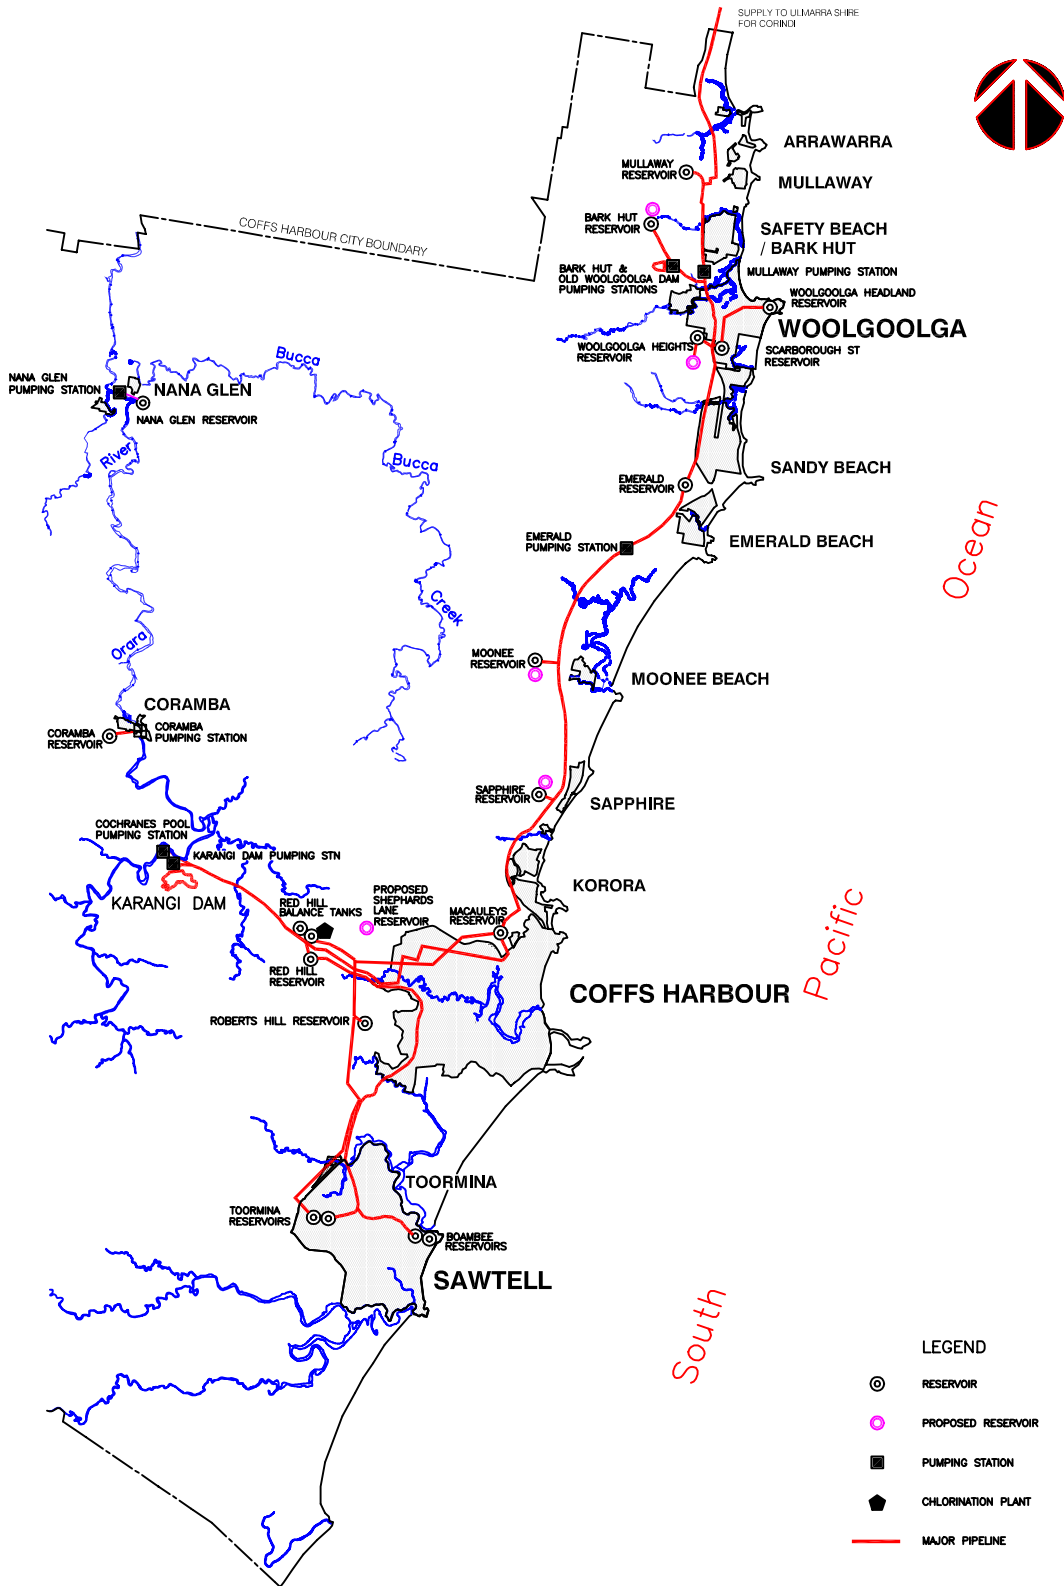

COFFS HARBOUR CITY COUNCIL

WATER DISTRIBUTION MAINS & RESERVOIRS